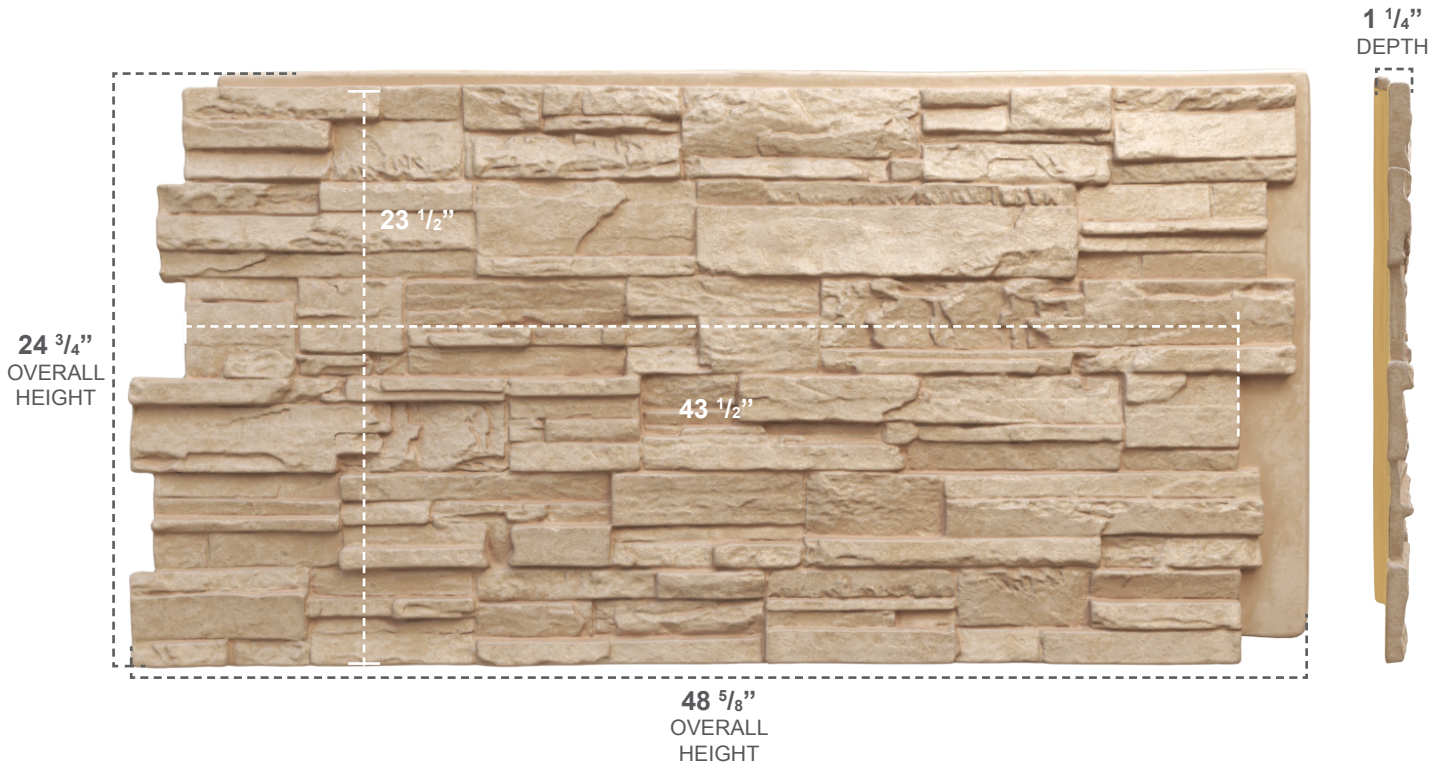

STONEWALL FAUX STONE PANELS CASCADE

COLOR	WIDTH	HEIGHT	DEPTH
OCEAN FLOOR	48 ⁵ / ₈ "	24 ³ / ₄ "	1 ¹ / ₄ "

OTHER FINISH OPTIONS

CANYON BROWN

SANDSTONE

SEDONA

SLATE GRAY

SMOKEY RIDGE

.....
OVER 20 MORE
OPTIONS TO
CHOOSE FROM